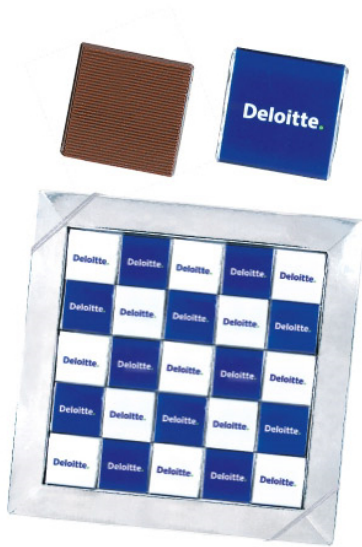

25-Chocolate Frame Box

Model : SP28

25-Chocolate Frame Box

Manufacturer : Candies

Price : 4.74â,-

Special price : 3.71â,-