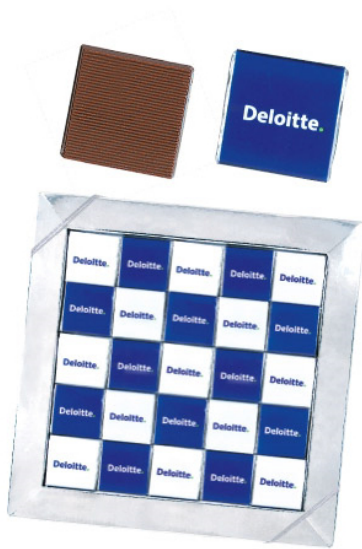

25-Chocolate Frame Box

Model : SP28

25-Chocolate Frame Box

Manufacturer : Candies

Price : 4.74â,-

Special price : 3.71â,-